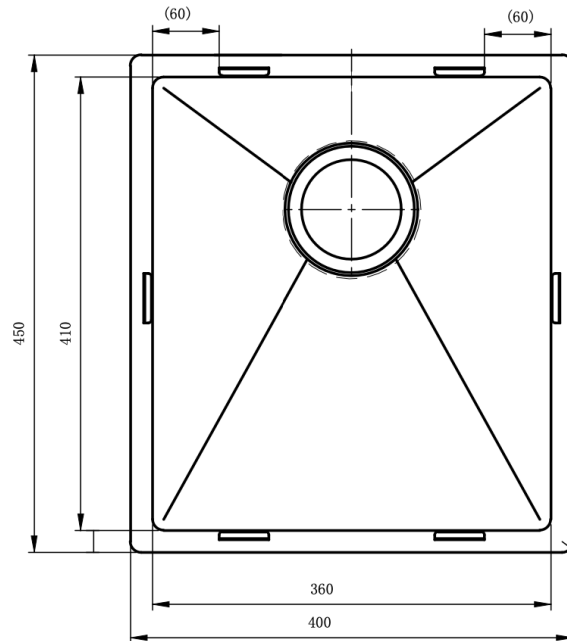

St George

ST-400S-MB

Kitchen Sink

Single Sink - Matte Black

Specifications

Sink Size	400W X 450H X 200D
Bowl Size	360W X 410H X 200D
Construction	Radius corners, Soundsproofing
Materials	Stainless steel (304 grade)
Installation	Undermount/Topmount
Waste fittings	1 X 90 mm colored stainless steel wastes included
Finish	PVD and Nano
Overflow	Yes
Tapholes	N/A
Warranty	10 Year PVD Finish*
	Lifetime Replacement on material*