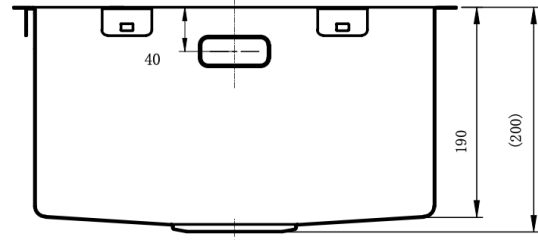

St George

ST-400S-MB

Kitchen Sink

Single Sink - Matte Black

Specifications

Sink Size	400W X 450H X 200D
Bowl Size	360W X 410H X 200D
Construction	Radius corners, Soundsproofing
Materials	Stainless steel (304 grade)
Installation	Undermount/Topmount
Waste fittings	1 X 90 mm colored stainless steel wastes included
Finish	PVD and Nano
Overflow	Yes
Tapholes	N/A
Warranty	10 Year PVD Finish*
	Lifetime Replacement on material*